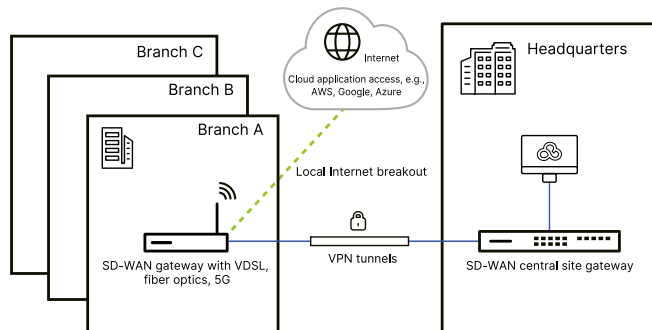

SD-WAN in practice

Why SD-WAN from LANCOM?

Trusted cloud

LANCOM Management Cloud: Developed and hosted in Germany, with an alternative private cloud hosting option in your own data center.

All-in-one

Highly integrated portfolio for future-proof networks, including routers / SD-WAN gateways, access points, switches, and UTM firewalls.

One-box solutions

The most comprehensive portfolio on the market for gateways supporting modern SD-WAN and integrated connections like fiber optics, xDSL, Gigabit Ethernet, G.Fast, LTE (4G), and 5G.

Anti-backdoor policy

For over 20 years, we have delivered secure, reliable, and future-proof infrastructure solutions – 100% backdoor-free.

Digital Sovereignty

Cutting-edge technologies, free software updates, and trusted solutions for maximum independence and self-determination.

Full compliance

GDPR-compliant, NIS-2 compliant, BSI-certified products and solutions meeting the highest European security standards.

LANCOM
SYSTEMS

Learn more about LANCOM SD-WAN!
www.lancom-systems.com/sd-wan