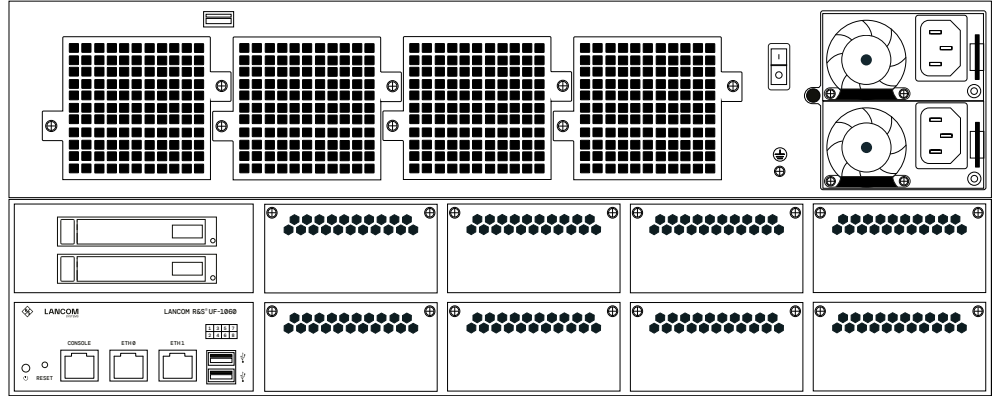

→ Security

↓ LANCOM R&S® Unified Firewall UF-1060