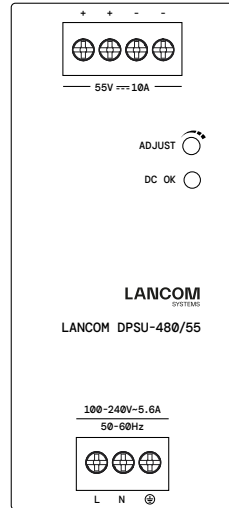

→ Power supply units

↓ LANCOM DPSU-480/55