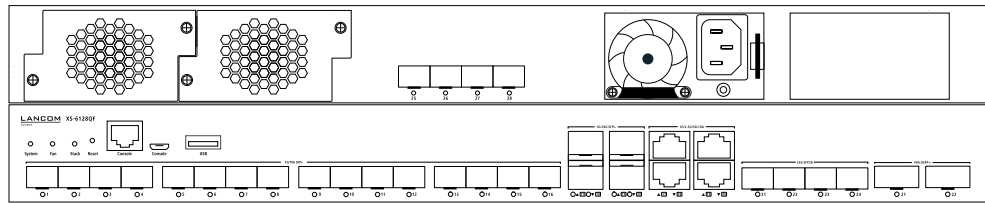

↓ LANCOM XS-6128QF