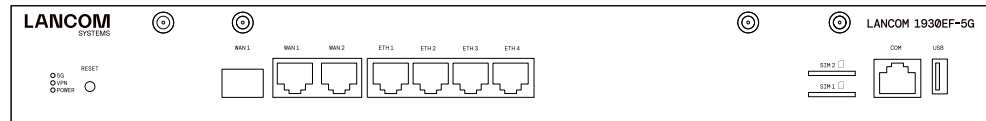

↓ LANCOM R&S®Unified Firewall UF-60

↓ LANCOM R&S®Unified Firewall UF-60 LTE

↓ LANCOM R&S®Unified Firewall UF-T60

→ Routers & SD-WAN

↓ LANCOM 1936VAG-5G

↓ LANCOM 1930EF-5G

↓ LANCOM 1930EF

↓ LANCOM 1926VAG-5G