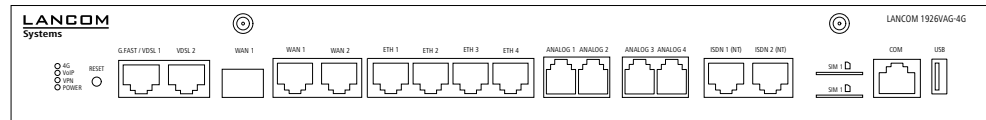

↓ LANCOM 1926VAG-4G