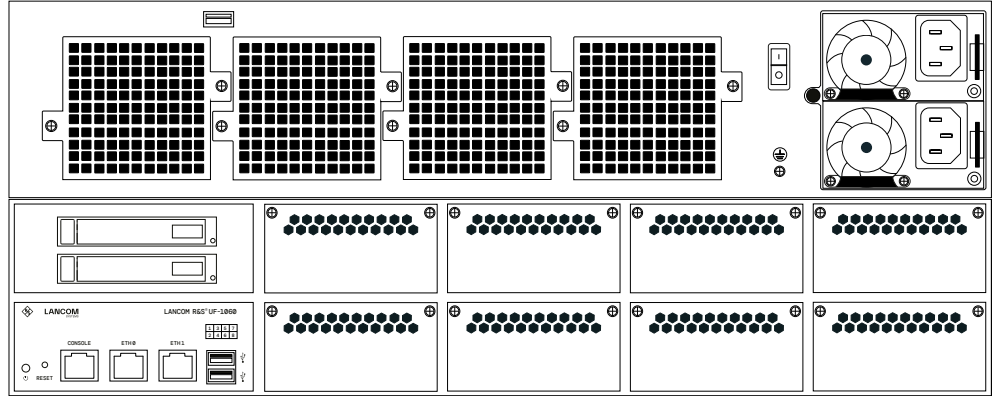

→ Security

↓ LANCOM R&S®Unified Firewall UF-1060