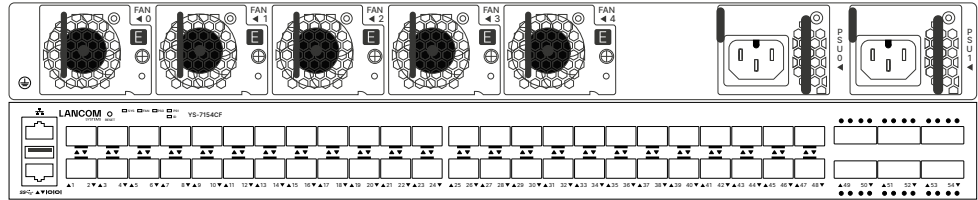

→ Switches

↓ LANCOM YS-7154CF