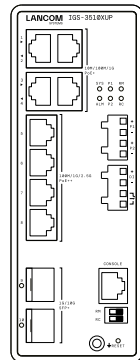

## WLAN CONTROLLERS

LANCOM WLC-2000

LANCOM WLC-60

# SWITCHES

LANCOM XS-6128QF

LANCOM XS-5116QF

LANCOM XS-5110F

LANCOM IGS-3510XUP (NEW)

NEW