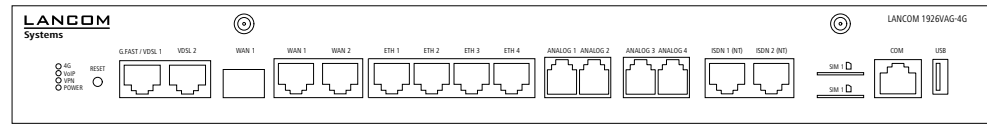

# ROUTERS VPN & VoIP

NEW

LANCOM 1930EF (NEW)

LANCOM 1926VAG-5G

LANCOM 1926VAG-4G

LANCOM 1926VAG

LANCOM 1900EF-5G

LANCOM 1900EF