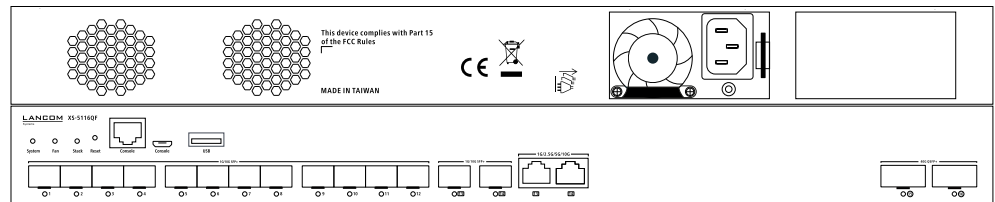

LANCOM XS-5116QF