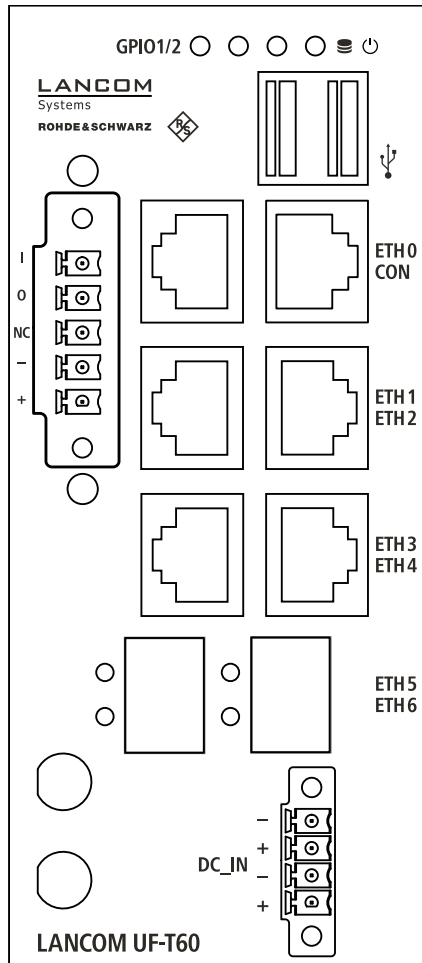

# SECURITY

LANCOM R&S®Unified Firewall UF-60

LANCOM R&S®Unified Firewall UF-60 LTE

LANCOM R&S®Unified Firewall UF-T60

# ROUTERS VPN & VoIP

NEW

LANCOM 1930EF (NEW)

LANCOM 1926VAG-5G

LANCOM 1926VAG-4G

LANCOM 1926VAG

LANCOM 1900EF-5G

LANCOM 1900EF