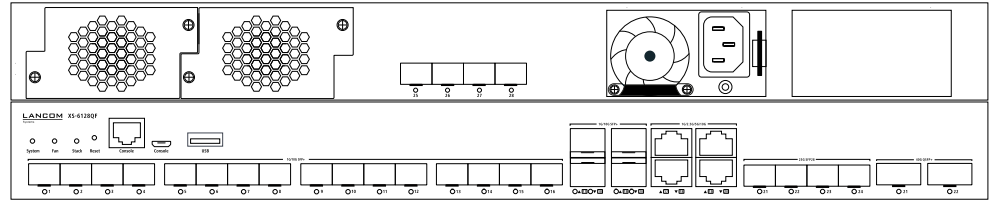

SWITCHES

LANCOM XS-6128QF