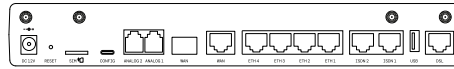

LANCOM 1803VA-5G