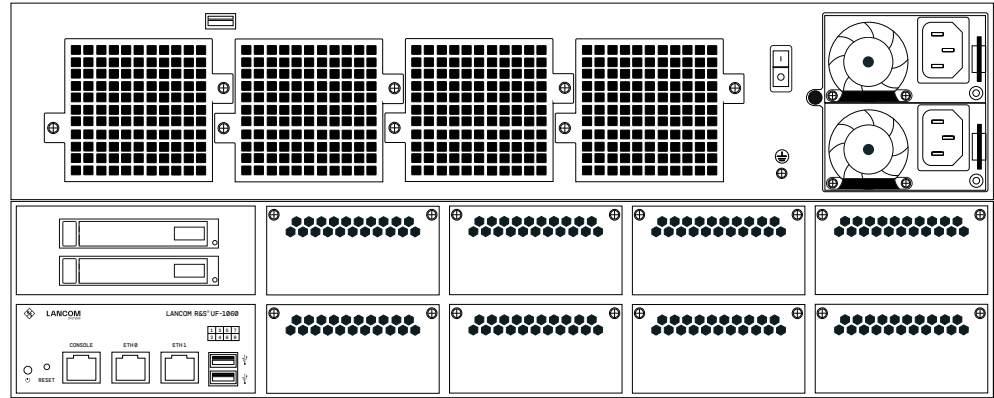

Security

LANCOM R&S®Unified Firewall UF-1060