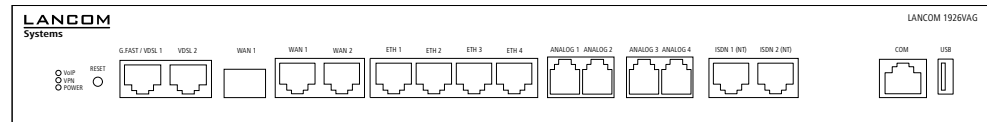

# SECURITY

LANCOM R&S®Unified Firewall UF-60

LANCOM R&S®Unified Firewall UF-60 LTE

LANCOM R&S®Unified Firewall UF-T60

# ROUTERS VPN & VoIP

NEW

LANCOM 1930EF (NEW)

LANCOM 1926VAG-5G

LANCOM 1926VAG-4G

LANCOM 1926VAG

LANCOM 1900EF-5G

LANCOM 1900EF