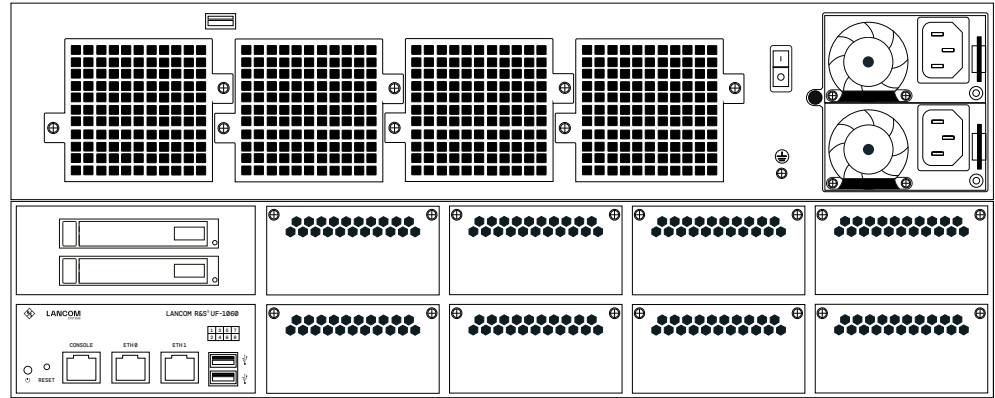

Security

LANCOM R&S®Unified Firewall UF-1060