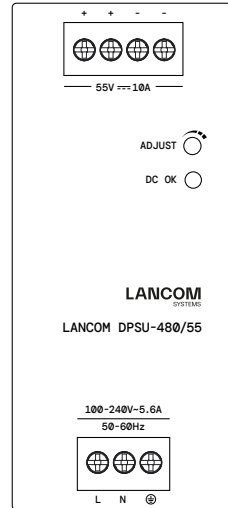

POWER SUPPLY MODULES

LANCOM DPSU-480/55