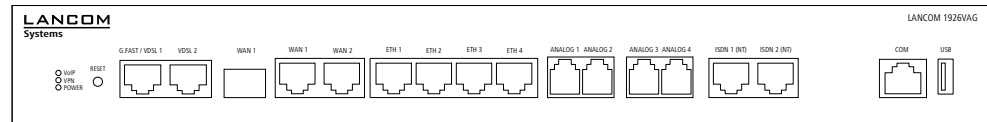

LANCOM 1926VAG