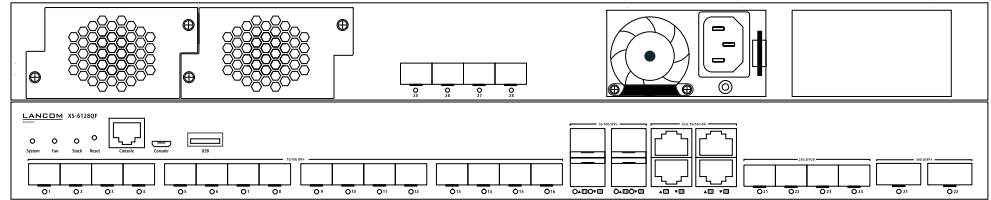

WLAN CONTROLLERS

LANCOM WLC-2000

LANCOM WLC-60

SWITCHES

LANCOM XS-6128QF

LANCOM XS-5116QF

LANCOM XS-5110F

LANCOM XS-4554YUP