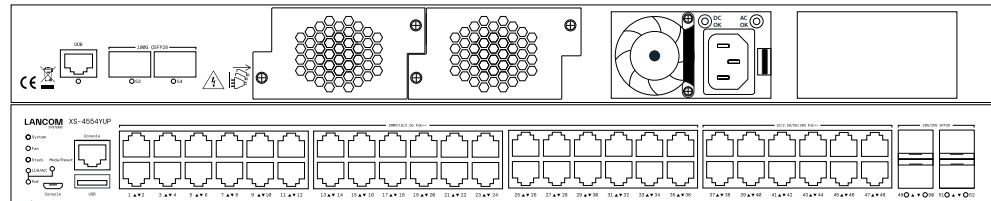

WLAN CONTROLLERS

LANCOM WLC-2000

LANCOM WLC-60

SWITCHES

LANCOM XS-6128QF

LANCOM XS-5116QF

LANCOM XS-5110F

LANCOM XS-4554YUP