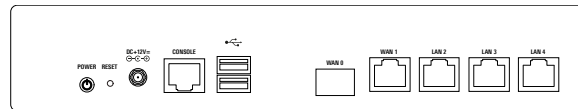

LANCOM R&S®Unified Firewall UF-260