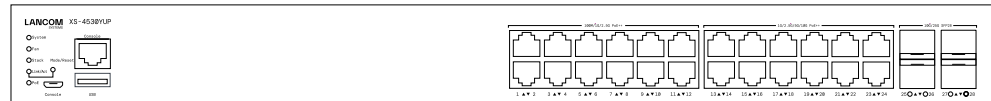

LANCOM XS-4530YUP