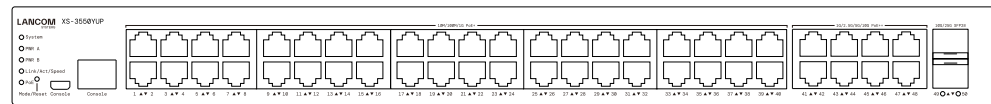

LANCOM XS-3550YUP (NEW)

NEW