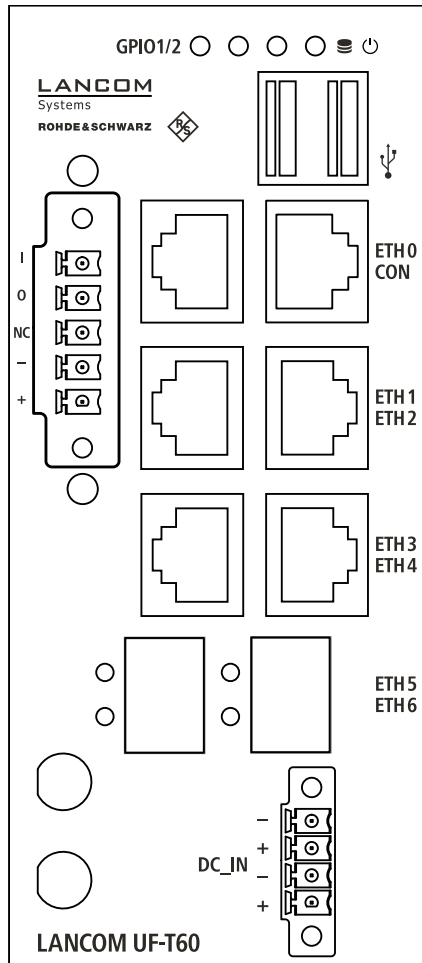

LANCOM R&S®Unified Firewall UF-260

LANCOM R&S®Unified Firewall UF-160

SECURITY

LANCOM R&S®Unified Firewall UF-60

LANCOM R&S®Unified Firewall UF-60 LTE

LANCOM R&S®Unified Firewall UF-T60

ROUTERS VPN & VoIP

LANCOM 1930EF

LANCOM 1926VAG-5G

LANCOM 1926VAG-4G

LANCOM 1926VAG

LANCOM 1900EF-5G

LANCOM 1900EF

ROUTERS VPN & VoIP

LANCOM 1800VAW-4G

LANCOM 1800EFW